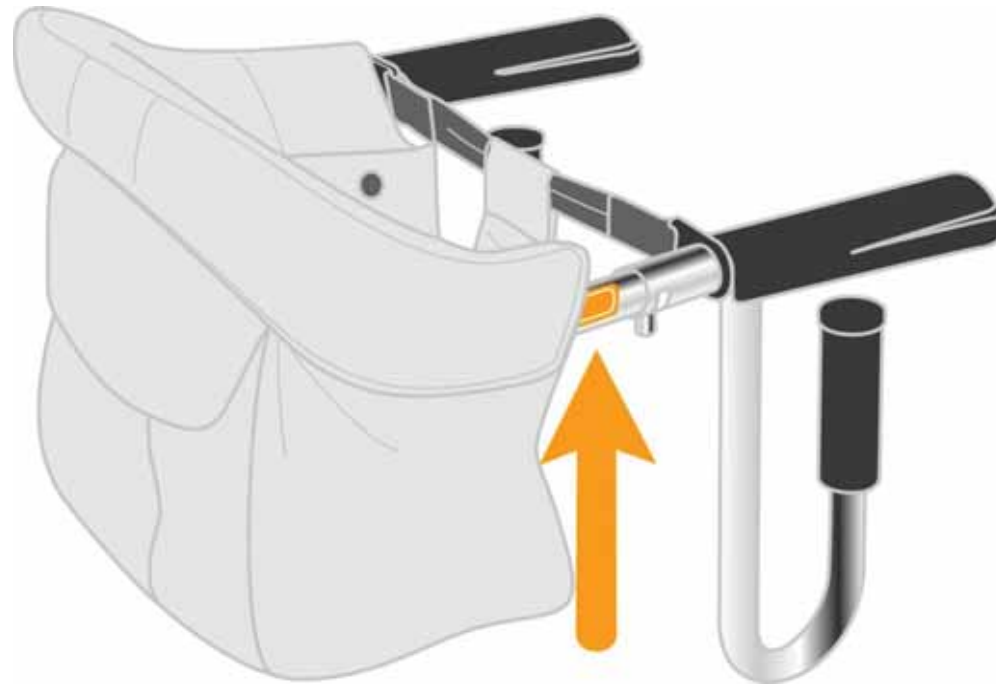

Fast Table Chair - Segg. Tavolo

S/N: 02Y0YY00001

Prodotto : **SEGGIOLA DA TAVOLO FAST**
FAST TABLE CHAIR