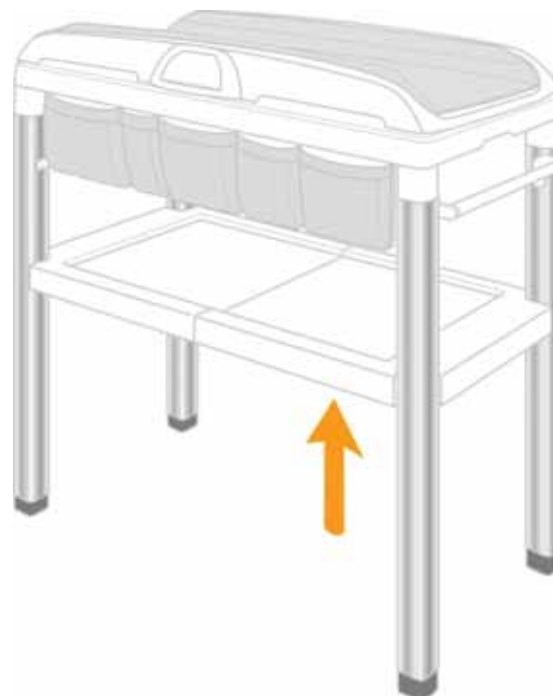

SPA Changing Unit - Bagnetto

S/N: 10Z3YY00001

Prodotto : **BAGNETTO FASCIATOIO SPA**
SPA CHANGING UNIT