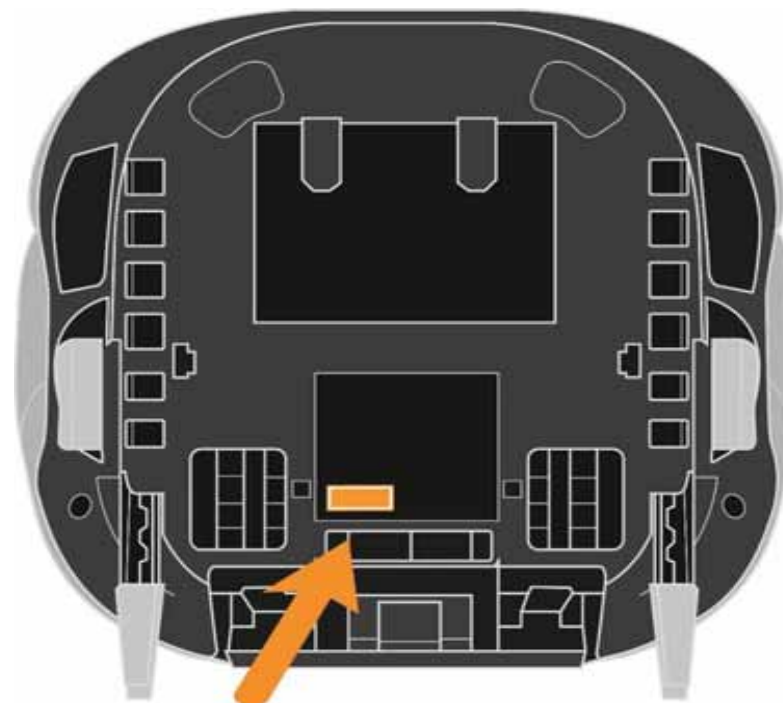

Tolomeo 2.3 Ifix - Child Car Seat

S/N: 29V7YY00001

Prodotto : **SEGGIOLA AUTO TOLOMEO 2.3 IFIX**
TOLOMEO 2.3 IFIX CHILD CAR SEAT