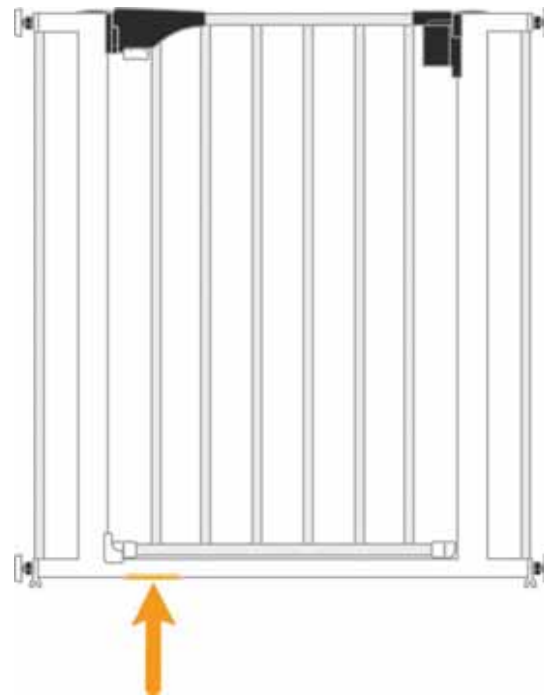

SKETCH Stroller - Poussette

S/N: 30GKYY00001

Prodotto : **PASSEGGINO SKETCH 2019**
SKETCH 2019 STROLLER

Door Gate - Cannelletto

S/N: 17Z9YY00001

Prodotto : **CANCELLETTO GATE**
DOOR GATE

SPA Changing Unit - Bagnetto